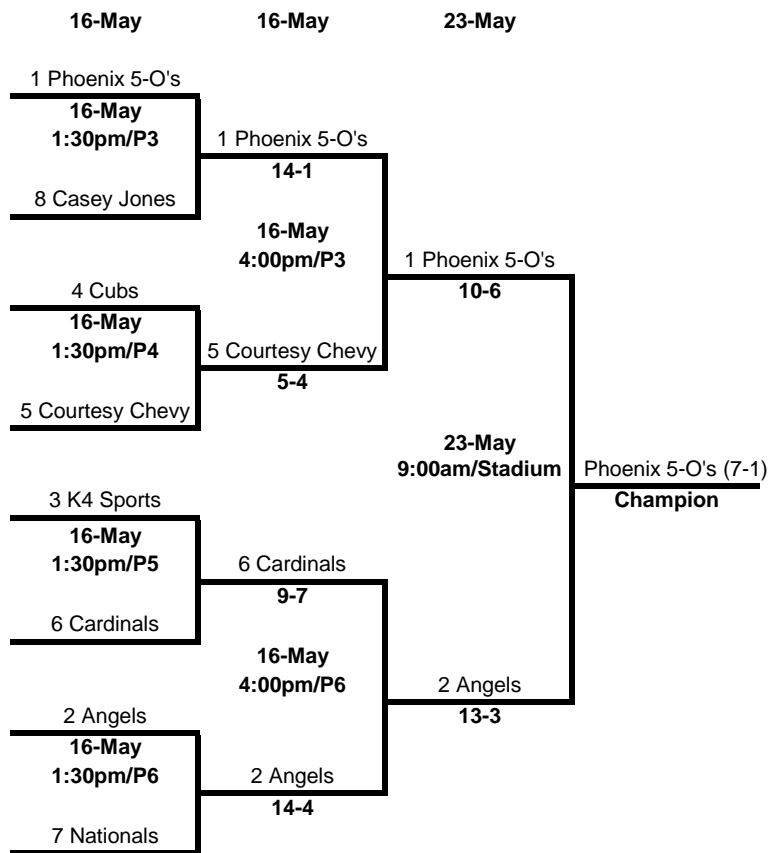

PEORIA

SPORTS COMPLEX

Spring 2010 SUNDAY DIVISION

* Higher seed is home team